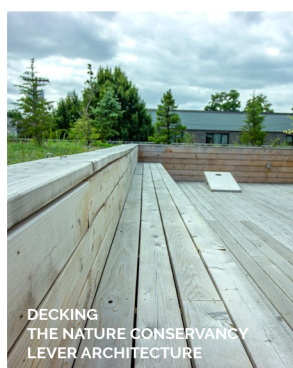

WESTERN RED CEDAR

KARUNA PROPERTIES
ONE NORTH BUILDING
HOLST ARCHITECTURE

ROUGH SAWN POSTS & BEAMS
BIRD ALLIANCE OF OREGON
ESTHER FORBYN CONSTRUCTION

DECKING
THE NATURE CONSERVANCY
LEVER ARCHITECTURE

ROUGH SAWN LUMBER
CUSTOM CUTS AVAILABLE

CUTSOM SIDING PROFILE FOR
TAYLORSMITH SUSTAINABLE
CONSTRUCTION

FSC® CERTIFIED AVAILABLE - ASK FOR IT!
SUPPORTS SMALL, FAMILY OWNED MILLS
BEAUTIFUL - DURABLE - SUSTAINABLE

MORE INFO

snwWood.com

503.239.9663

2701 SE 14th Avenue

Portland OR 97202

BUILD WITH PURPOSE

IMAGE BY TROUT MOUNTAIN FORESTRY

SUSTAINABLE NORTHWEST WOOD is the bridge between responsible sourcing, beautiful local wood products and the built environment.

PURPOSE This quintessential Northwest species is well-known for natural rot resistance and is ideal for outdoor structures and exterior applications such as siding, decking, fencing, trim, fascia and soffits. It also makes a beautiful wall & ceiling paneling for nature inspired interiors. Cedar is an incredibly important Northwest resource, both economically and environmentally, and is sacred to Indigenous Peoples.