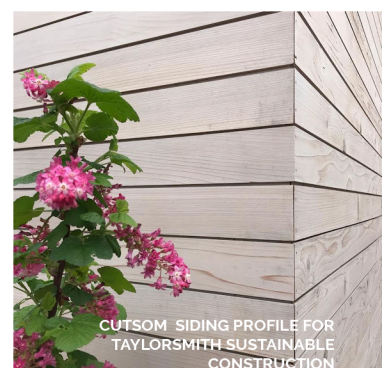

WESTERN RED CEDAR

KARUNA PROPERTIES
ONE NORTH BUILDING
HOLST ARCHITECTURE

ROUGH SAWN POSTS & BEAMS
BIRD ALLIANCE OF OREGON
ESTHER FORBYN CONSTRUCTION

DECKING
THE NATURE CONSERVANCY
LEVER ARCHITECTURE

ROUGH SAWN LUMBER
CUSTOM CUTS AVAILABLE

CUTSOM SIDING PROFILE FOR
TAYLORSMITH SUSTAINABLE
CONSTRUCTION

FSC® CERTIFIED AVAILABLE - ASK FOR IT!
SUPPORTS SMALL, FAMILY OWNED MILLS
BEAUTIFUL - DURABLE - SUSTAINABLE

MORE INFO

snwWood.com

503.239.9663

2701 SE 14th Avenue

Portland OR 97202

BUILD WITH PURPOSE

IMAGE BY TROUT MOUNTAIN FORESTRY

SUSTAINABLE NORTHWEST WOOD is the bridge between responsible sourcing, beautiful local wood products and the built environment.