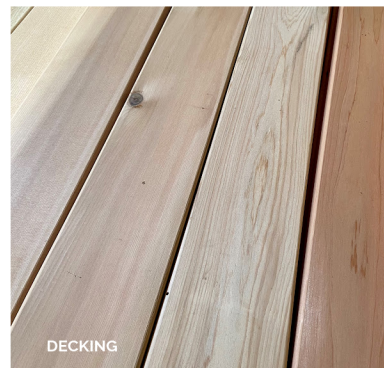

COW CREEK UMPQUA INCENSE CEDAR

1 CHANNEL SIDING

PREFINISHED OPTIONS

DECKING

PECKY LANDSCAPE TIMBERS

**SUPPORTS HOLISTIC FORESTRY
HONORS INDIGENOUS WISDOM
BEAUTIFUL - DURABLE - SUSTAINABLE**

MORE INFO

snwood.com